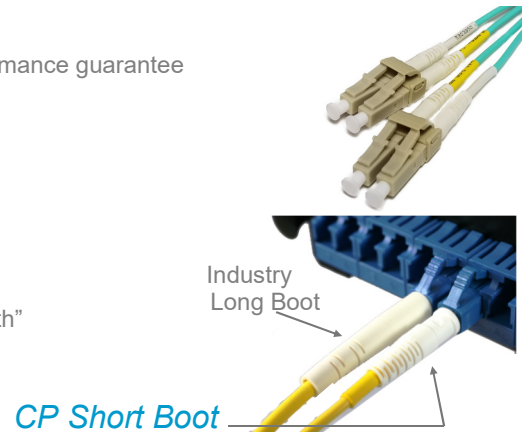

Stock FIBER CABLEs

- Built to exceed industry standards
- Insertion loss and reflectance on all connectors are tested for optimum performance guarantee
- Individually bagged with test results
- Duplex Multi-Mode (62.5/125-OM1, 50/125-OM2, 50/125-OM3/OM4 10Gig)
- Duplex Single-Mode (9/125-OS2) Duplex, Simplex
- Corning Glass
- ST, SC, LC, MTRJ (All UPC—Ultra Polished Connectors)
- Factory terminated resulting in uncompromised performance compared to field terminated cables
- LC Connectors w/Segmented “Short” boot for strain relief and “Compact Depth” applications
- 2mm Orange, (MM), Yellow (SM), Aqua (MM-10G) Zipcord jacket
- Lifetime Warranty

CLEARLINKS™

Custom FIBER CABLEs

- Built to exceed industry standards
- Strand Count from 1—144
- Insertion loss and reflectance on all connectors are tested for optimum performance guarantee
- Multi-Mode (62.5/125, 50/125, 50/125 OM3-10Gig, OM4) Duplex, Simplex
- Single-Mode (9/125) Duplex, Simplex
- Factory terminated resulting in uncompromised performance compared to field terminated cables
- Corning or Generic Glass
- Riser, Plenum, Indoor, I/O, Outdoor-OSP, Armored
- Advanced Automated Polishing Machines on site
- ST, SC, LC, MTRJ, FC, MTP and APC Angled Polished Connectors
- Lifetime Warranty
- Typical Shipping: 1-2 Business Days

CORNING GOLD Partner

- Tested for Insertion loss and reflectance on all connectors
- Built to exceed industry standards
- Multi-Mode (62.5/125, 50/125, OM3 and OM4-10Gig) Duplex, Simplex
- Single-Mode (9/125) Duplex, Simplex
- Advanced Automated Polishing Machines on site
- ST, SC, LC, MTRJ, FC, MTP and APC Angled Polished Connectors
- Riser, Plenum, Indoor, Outdoor
- Typical Shipping: 1-2 Business Days
- LANscape® 25 Year Warranty when installed by an approved CCS Installer Partner
- Factory Terminated resulting in uncompromised performance compared to field terminated cables