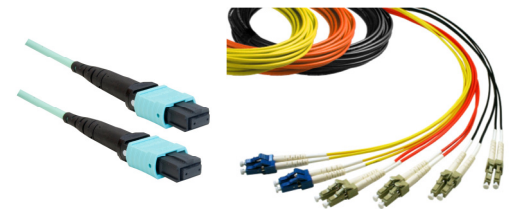

Stock FIBER CABLEs

- Built to exceed industry standards
- Insertion loss and reflectance on all connectors are tested for optimum performance guarantee
- Individually bagged with test results
- Duplex Multi-Mode (62.5/125-OM1, 50/125-OM2, 50/125-OM3/OM4 10Gig)
- Duplex Single-Mode (9/125-OS2) Duplex, Simplex
- Corning Glass
- ST, SC, LC, MTRJ (All UPC—Ultra Polished Connectors)
- Factory terminated resulting in uncompromised performance compared to field terminated cables
- LC Connectors w/Segmented “Short” boot for strain relief and “Compact Depth” applications
- 2mm Orange, (MM), Yellow (SM), Aqua (MM-10G) Zipcord jacket
- Lifetime Warranty

CLEARLINKS™

Custom FIBER CABLEs

- Built to exceed industry standards
- Strand Count from 1—144
- Insertion loss and reflectance on all connectors are tested for optimum performance guarantee
- Multi-Mode (62.5/125, 50/125, 50/125 OM3-10Gig, OM4) Duplex, Simplex
- Single-Mode (9/125) Duplex, Simplex
- Factory terminated resulting in uncompromised performance compared to field terminated cables
- Corning or Generic Glass
- Riser, Plenum, Indoor, I/O, Outdoor-OSP, Armored
- Advanced Automated Polishing Machines on site
- ST, SC, LC, MTRJ, FC, MTP and APC Angled Polished Connectors
- Lifetime Warranty
- Typical Shipping: 1-2 Business Days

CORNING GOLD Partner

- Tested for Insertion loss and reflectance on all connectors
- Built to exceed industry standards
- Multi-Mode (62.5/125, 50/125, OM3 and OM4-10Gig) Duplex, Simplex
- Single-Mode (9/125) Duplex, Simplex
- Advanced Automated Polishing Machines on site
- ST, SC, LC, MTRJ, FC, MTP and APC Angled Polished Connectors
- Riser, Plenum, Indoor, Outdoor
- Typical Shipping: 1-2 Business Days
- LANscape® 25 Year Warranty when installed by an approved CCS Installer Partner
- Factory Terminated resulting in uncompromised performance compared to field terminated cables